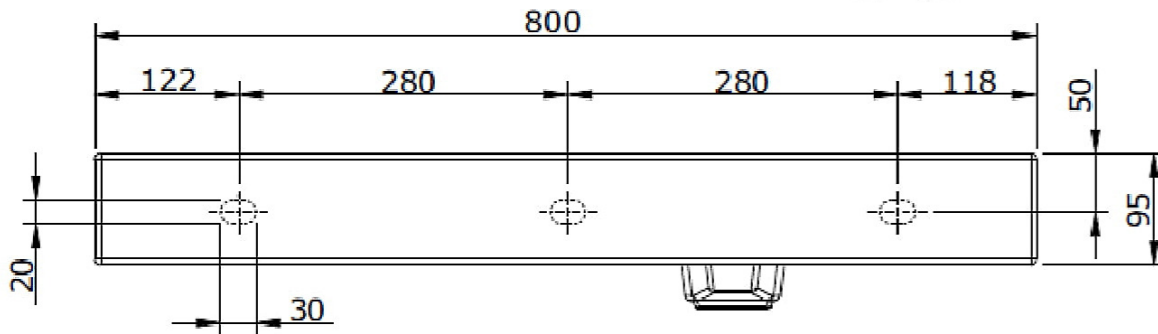

FLUX

Flux

sanindusa®
lifemoments

Model : 109770

Product : 80 cm Wall Hung

Washbasin with hole

Model : 6092078

Furniture with Basket

Model : 6090078

Furniture without Basket

FLUX

sanindusa®
lifemoments

Flux

Model : 109790
Product : 100 cm Wall Hung
Washbasin with hole
Model : 6092078
Furniture with Basket
Model : 6090078
Furniture without Basket