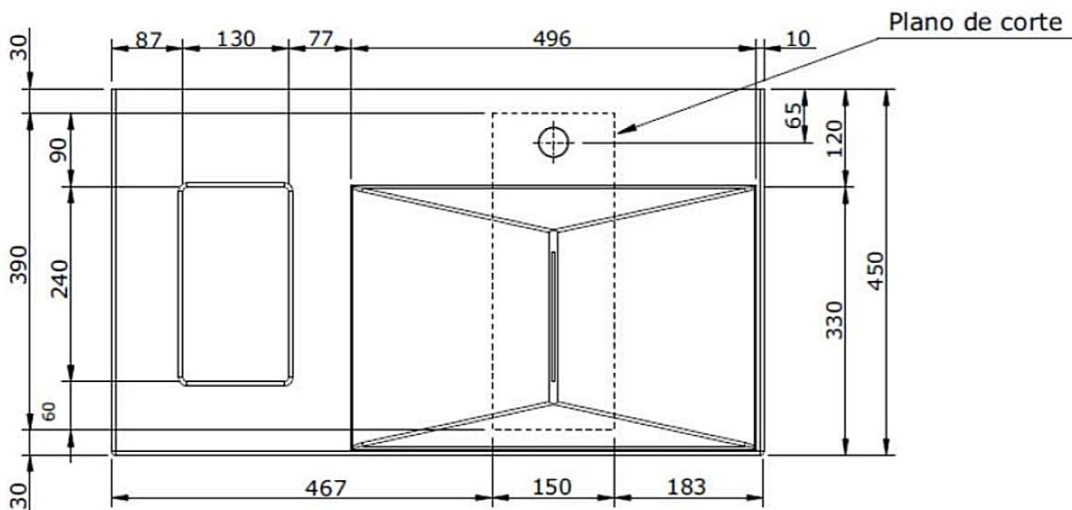

FLUX

Flux

sanindusa®
lifemoments

Model : 109770

Product : 80 cm Wall Hung

Washbasin with hole

Model : 6092078

Furniture with Basket

Model : 6090078

Furniture without Basket

FLUX

sanindusa®
lifemoments

Flux

Model : 109790
Product : 100 cm Wall Hung
Washbasin with hole
Model : 6092078
Furniture with Basket
Model : 6090078
Furniture without Basket