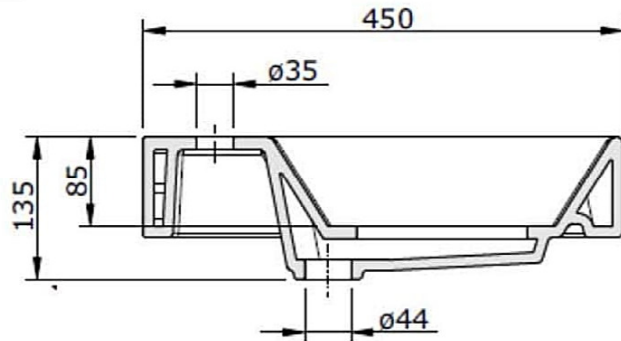

FLUX

Flux

sanindusa®
lifemoments

Model : 109770

Product : 80 cm Wall Hung

Washbasin with hole

Model : 6092078

Furniture with Basket

Model : 6090078

Furniture without Basket

FLUX

sanindusa®
lifemoments

Flux

Model : 109790
Product : 100 cm Wall Hung
Washbasin with hole
Model : 6092078
Furniture with Basket
Model : 6090078
Furniture without Basket